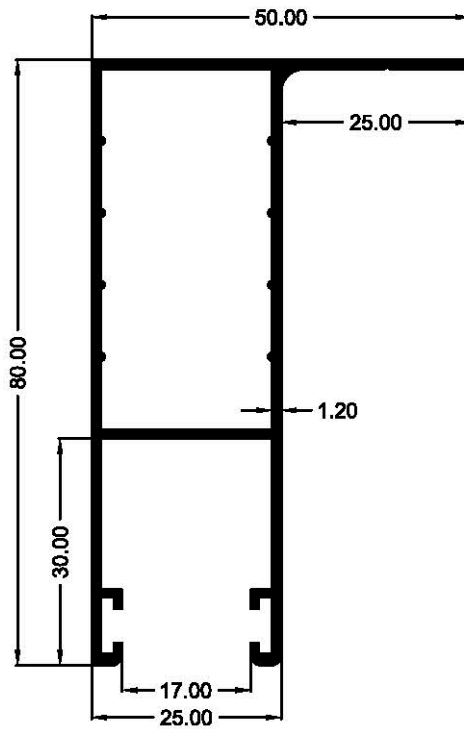

## Technical Data Sheet

**Description: Aluminum Rolling & Security Shutter Guide Rail**

**Code: GR-25-80-T**

Suitable for

ARS-58-TC

ARS-58-SC

SRS-55-C

ASS-55-C