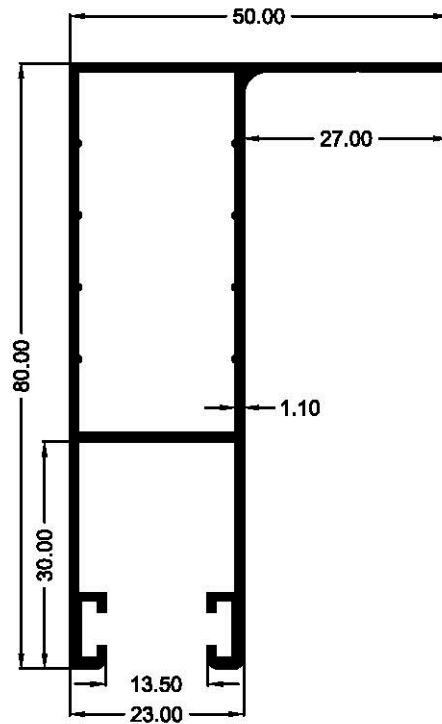

Technical Data Sheet

Description: Aluminum Rolling Shutter Guide Rail

Code: GR-23-80-T

Suitable for

ARS-45-TC

ARS-45-SC

ARS-45-TS

ARS-40-TS