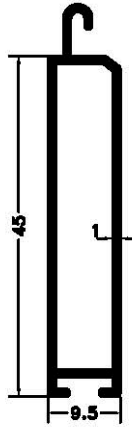

## Technical Data Sheet

**Description: Aluminum Rolling Shutter End Slat**

**Code: ES-45-T**

Suitable for

ARS-58-TC

ARS-45-TC

ARS-45-TS