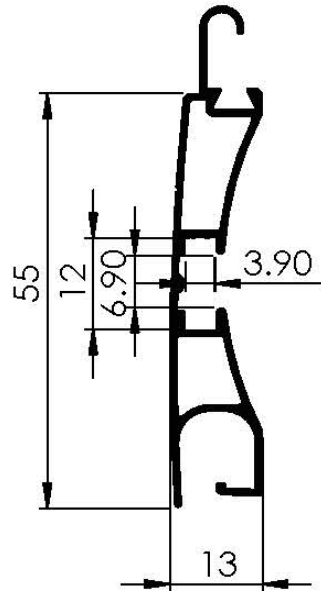

## Technical Data Sheet

**Description: Aluminum Security Shutter End Slat**

**Code: ES-55-GF**

Suitable for

ASS-55-C

SRS-55-C